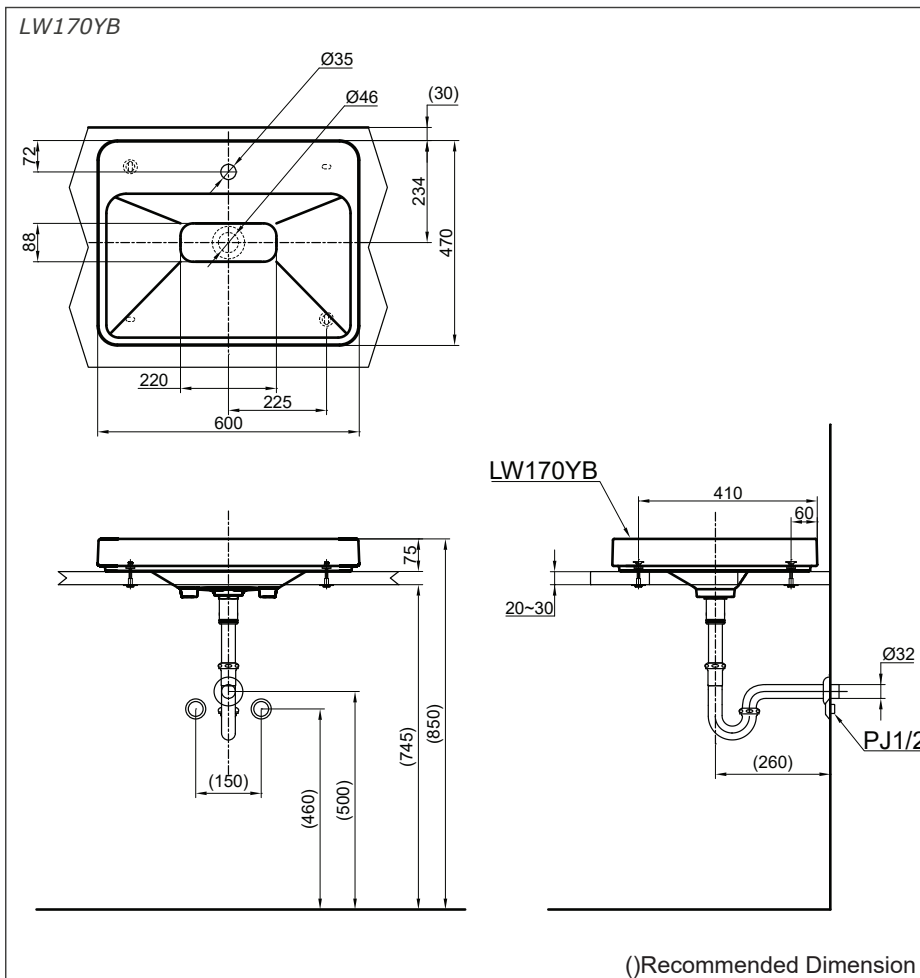

Colors

White (cefiontect)

Please consult a TOTO representative for details